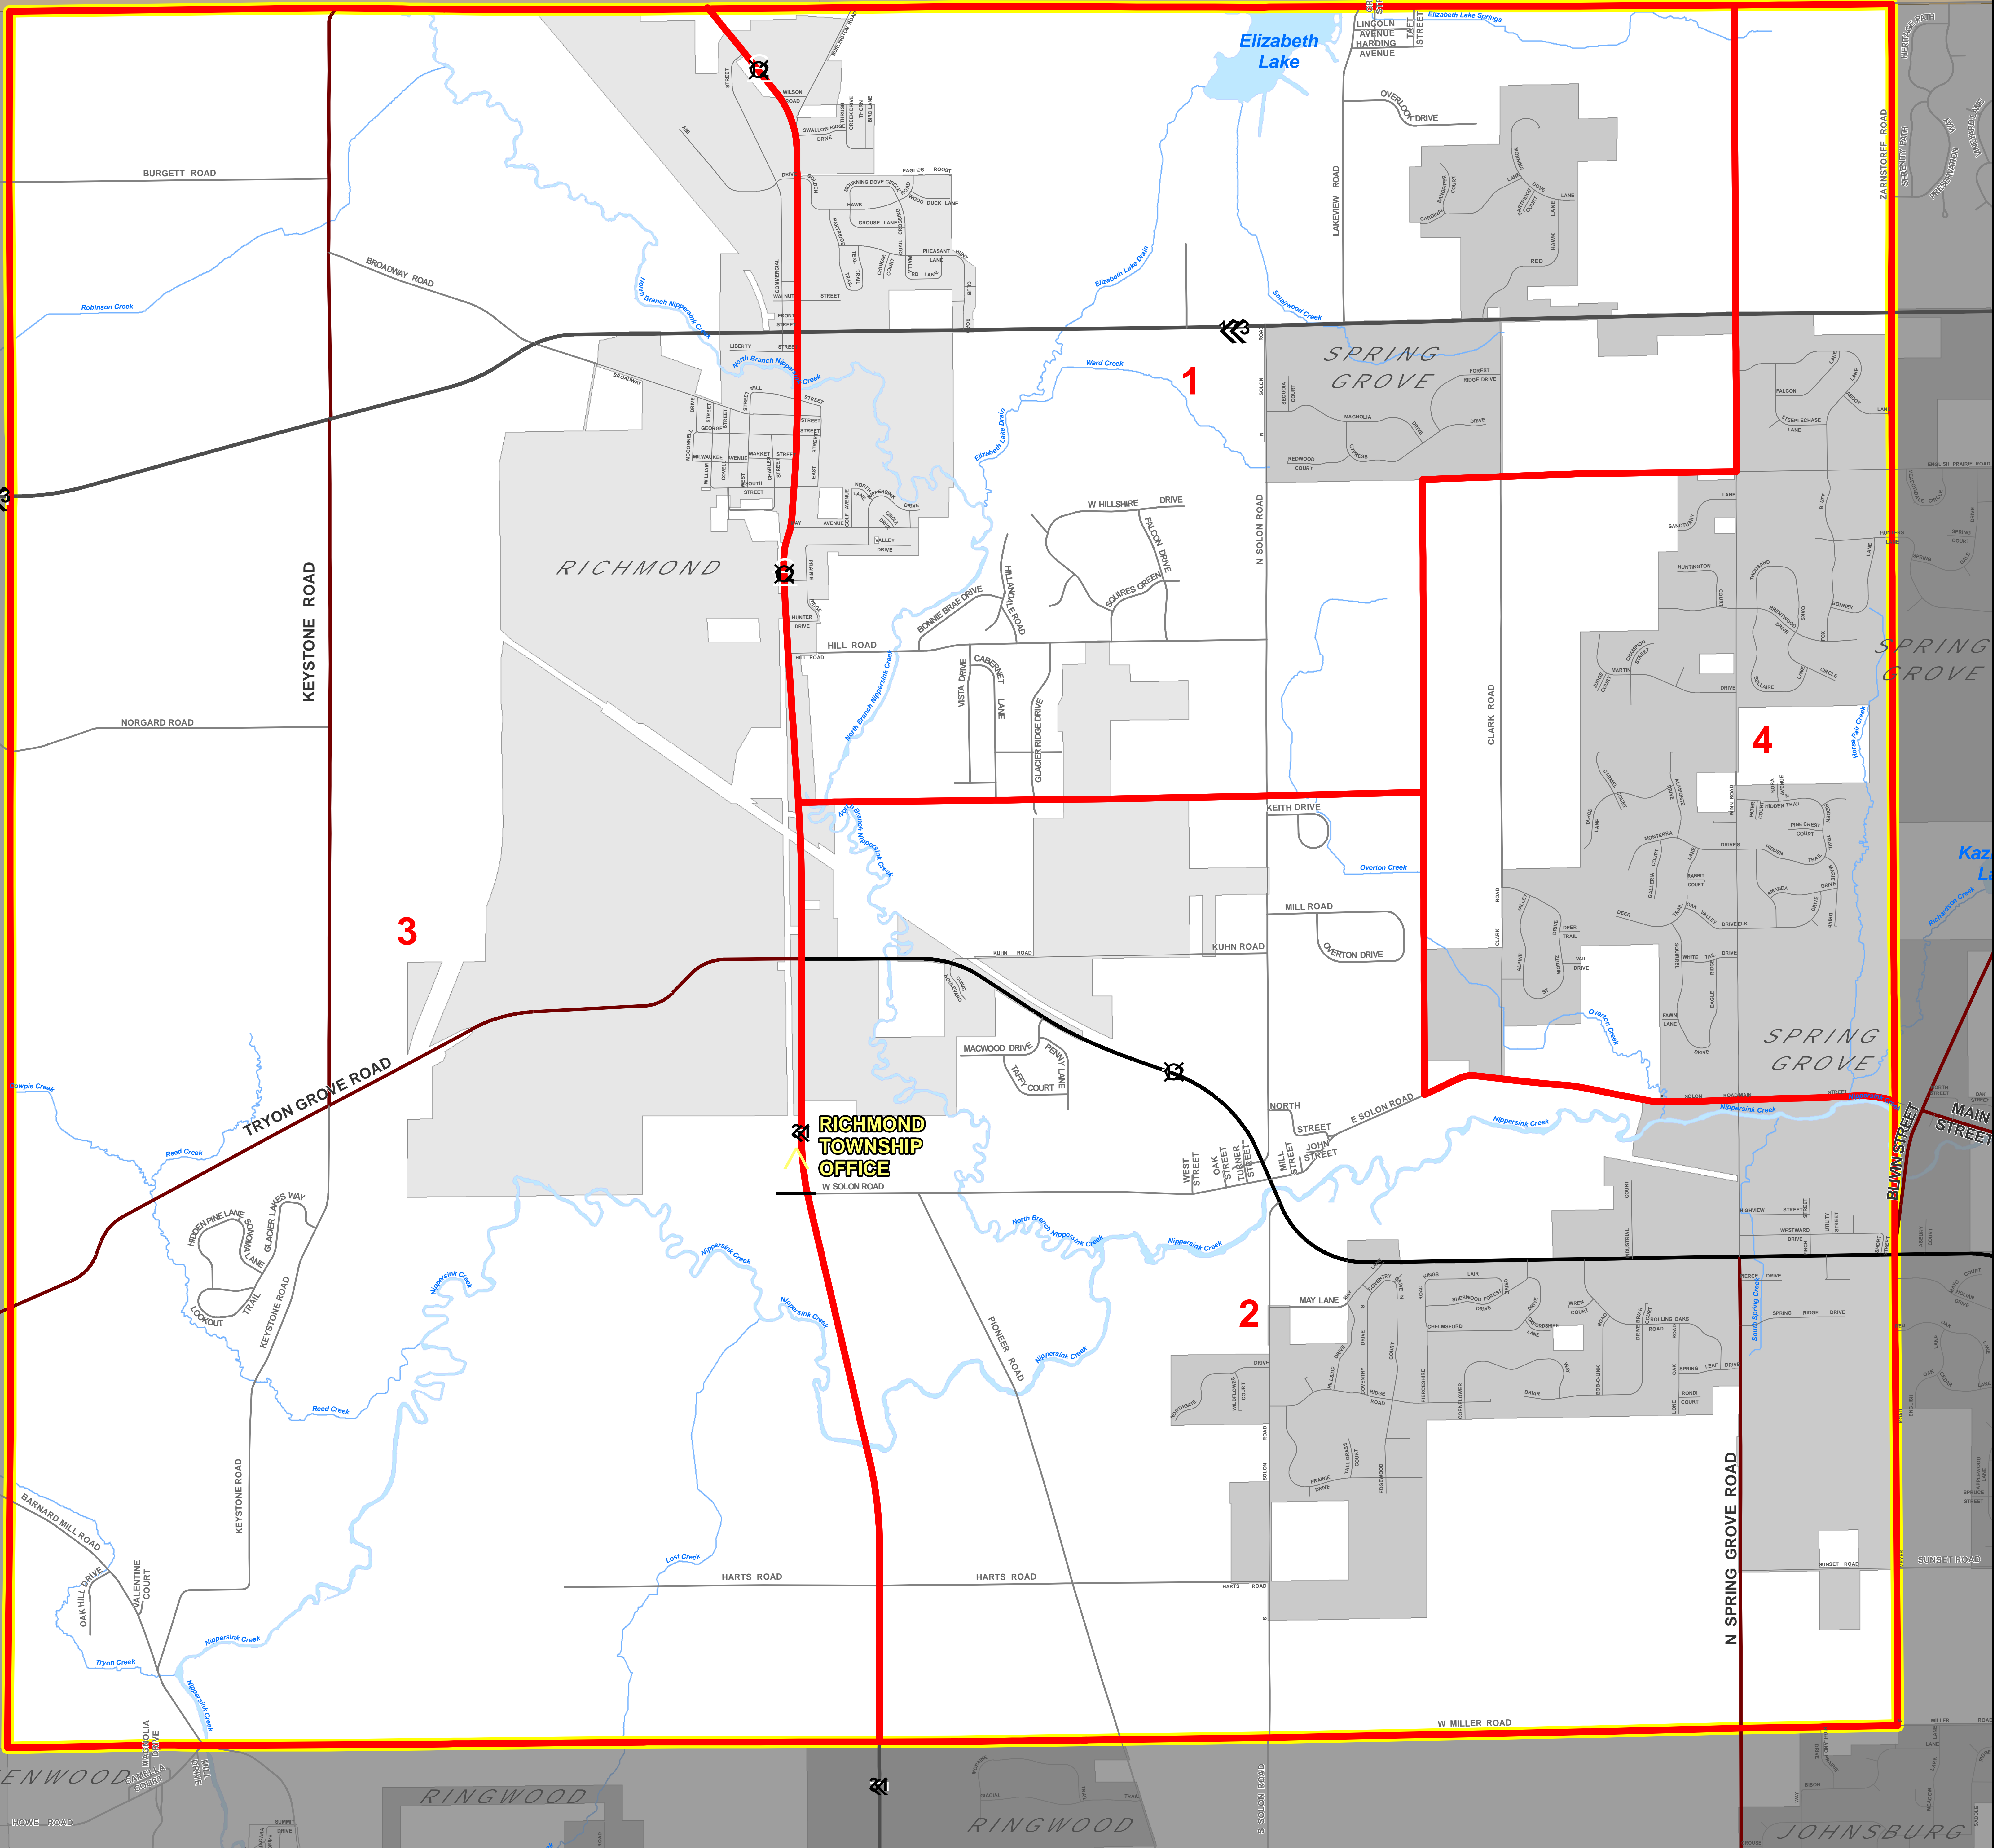

# Richmond Township

Walworth County, WI

Kenosha County, WI

## Legend

- Township Administration Building
- Precincts
- 55 Precinct Number
- Municipal Boundaries**
  - Greenwood
  - Johnsburg
  - Richmond
  - Ringwood
  - Spring Grove
- Roads**
  - Interstate
  - US Route
  - State Route
  - County Road
  - Township Road
  - Municipal Road
- Rivers, Streams & Creeks**
  - Rivers, Streams & Creeks
  - Lakes

## Townships

CHEMUNG	ALDEN	HEBRON	<b>RICHMOND</b>	BURTON
DUNHAM	HARTLAND	GREENWOOD	MCHENRY	
MARENGO	SENECA	DORR	NUNDA	
RILEY	CORAL	GRAFTON	ALGONQUIN	

0 0.15 0.3 0.6 0.9 Miles