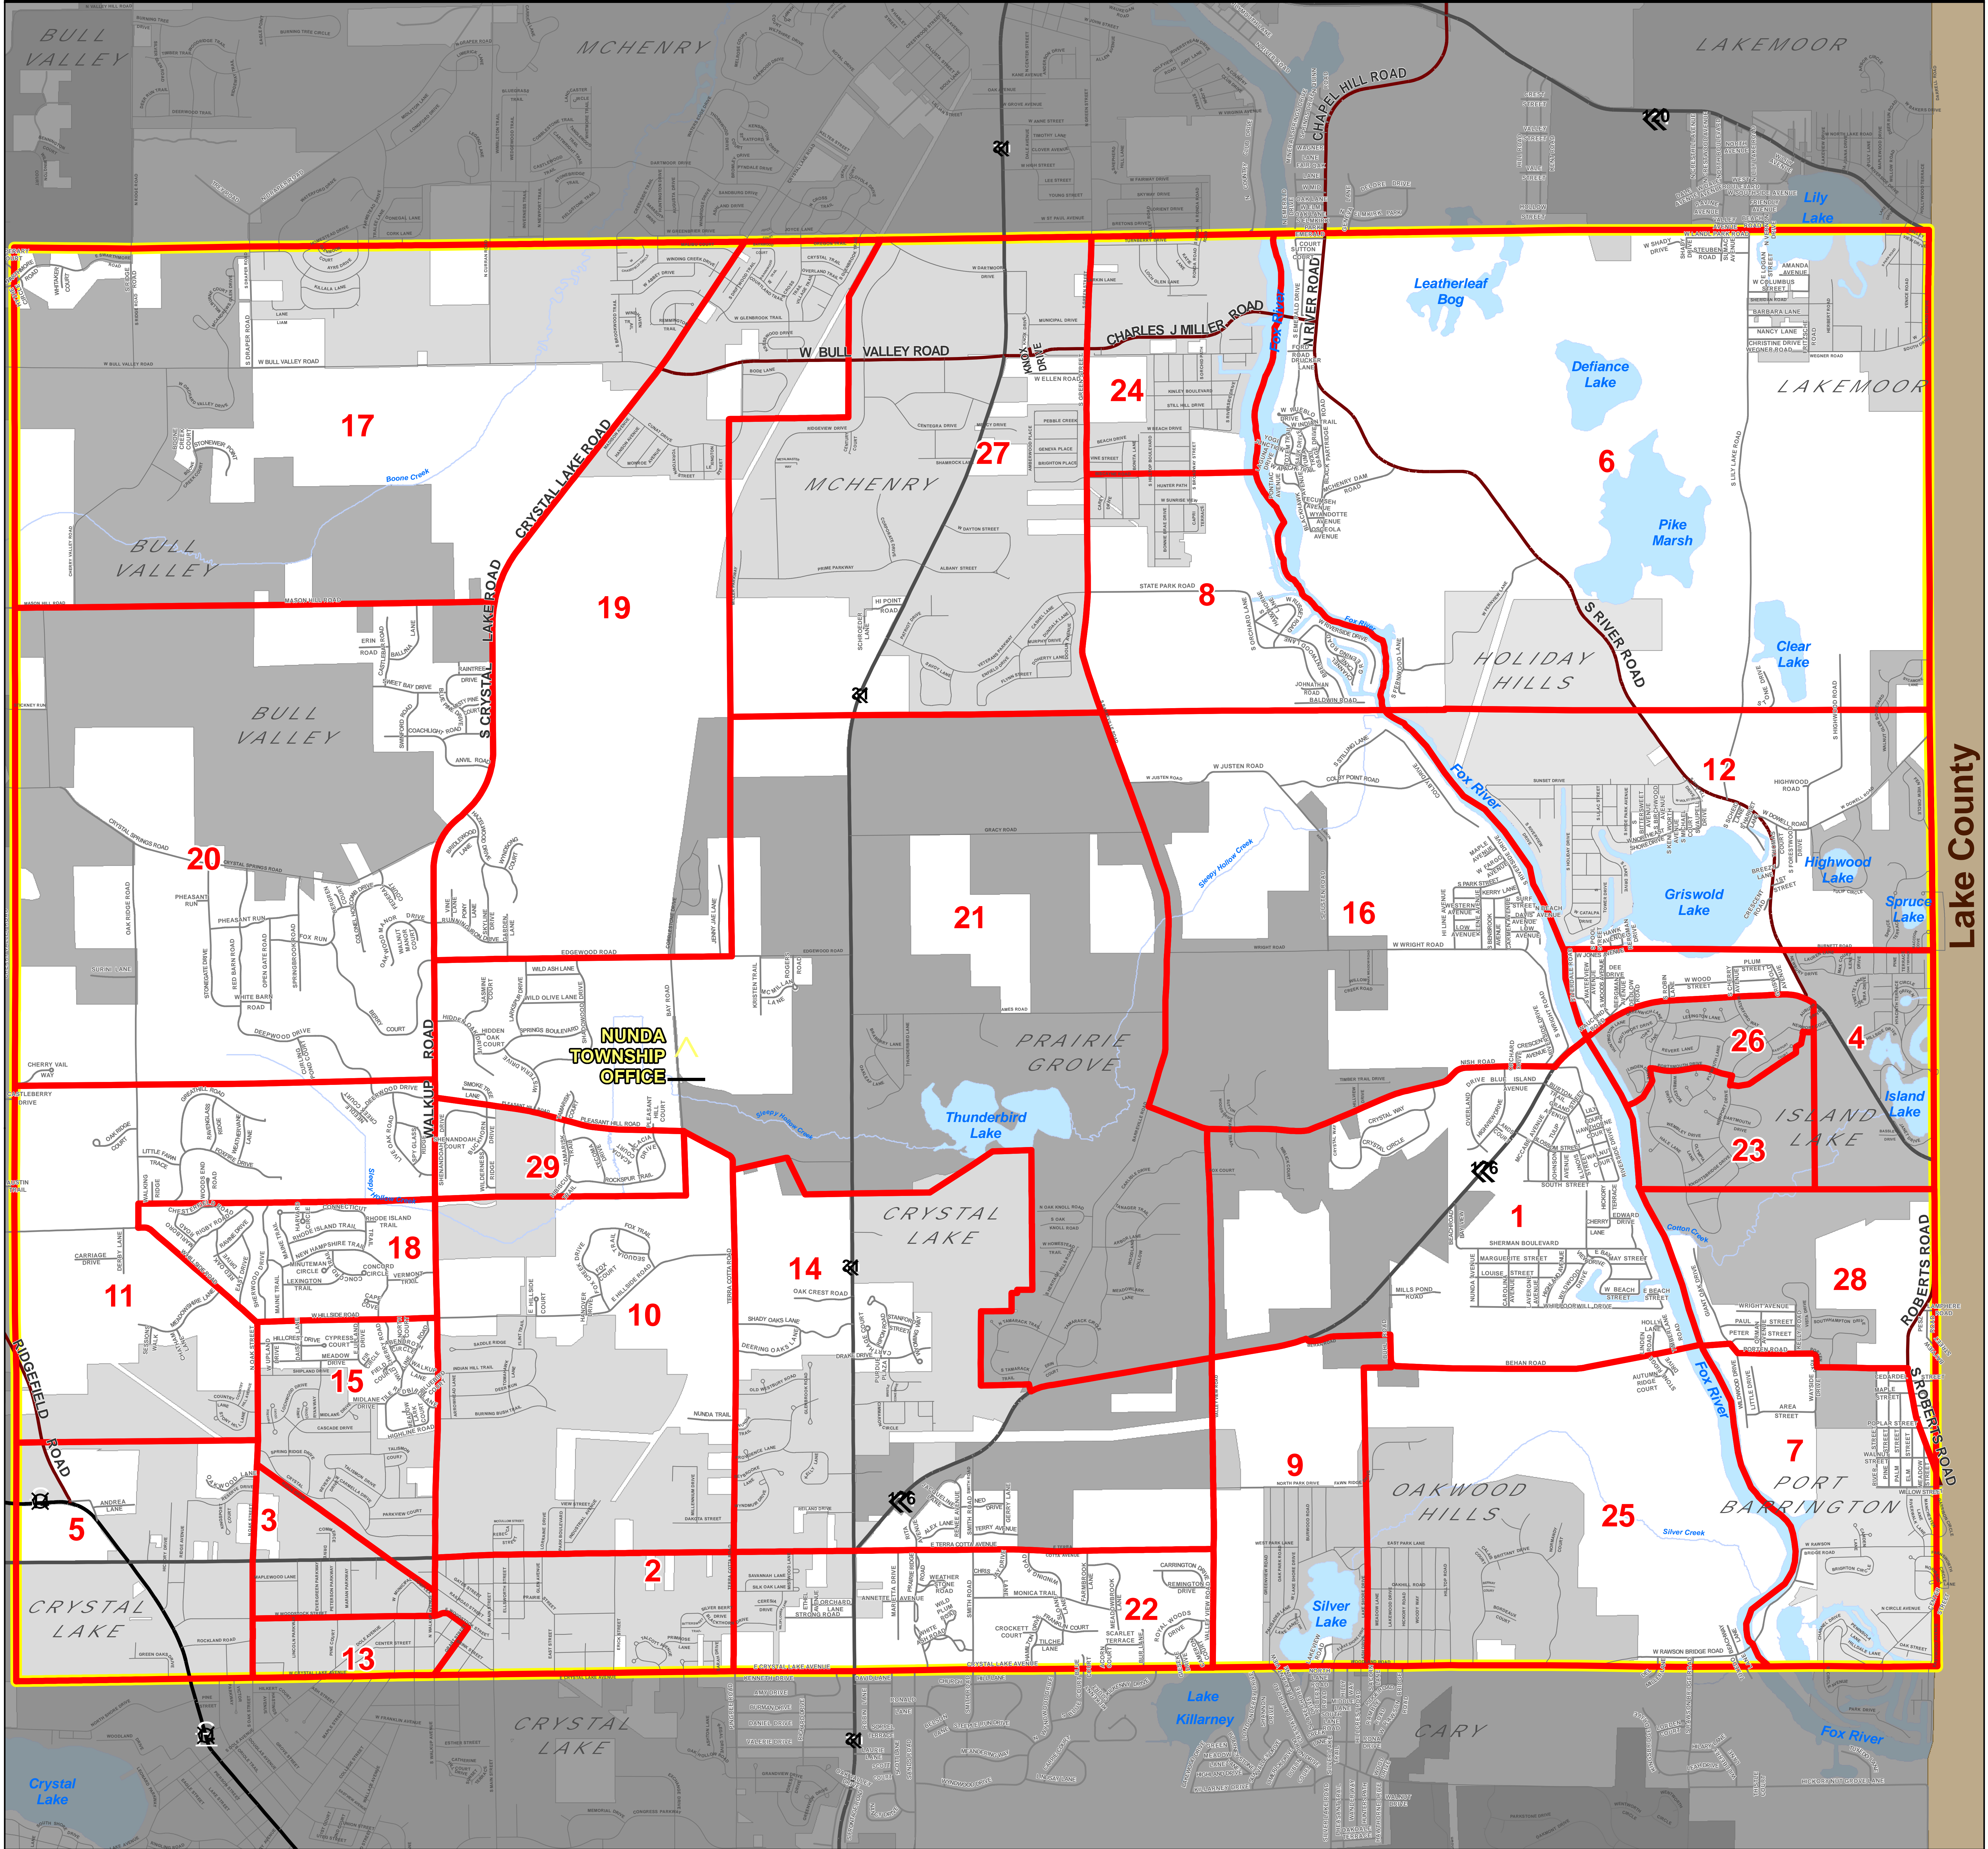

# Nunda Township

Lake County

## Legend

- Township Administration Building
- Precincts
- 55** Precinct Number
- Municipal Boundaries**
  - Bull Valley
  - Cary
  - Crystal Lake
  - Holiday Hills
  - Island Lake
  - Lakemoor
  - McHenry
  - Oakwood Hills
  - Port Barrington
  - Prairie Grove
- Roads**
  - Interstate
  - US Route
  - State Route
  - County Road
  - Township Road
  - Municipal Road
- Rivers, Streams & Creeks**
  - Rivers, Streams & Creeks
  - Lakes

## Townships

CHEMUNG	ALDEN	HEBRON	RICHMOND	BURTON
DUNHAM	HARTLAND	GREENWOOD	MCHENRY	
MARENGO	SENECA	DORR	<i>NUNDA</i>	
RILEY	CORAL	GRAFTON	ALGONQUIN	

0 0.2 0.4 0.8 1.2 Miles