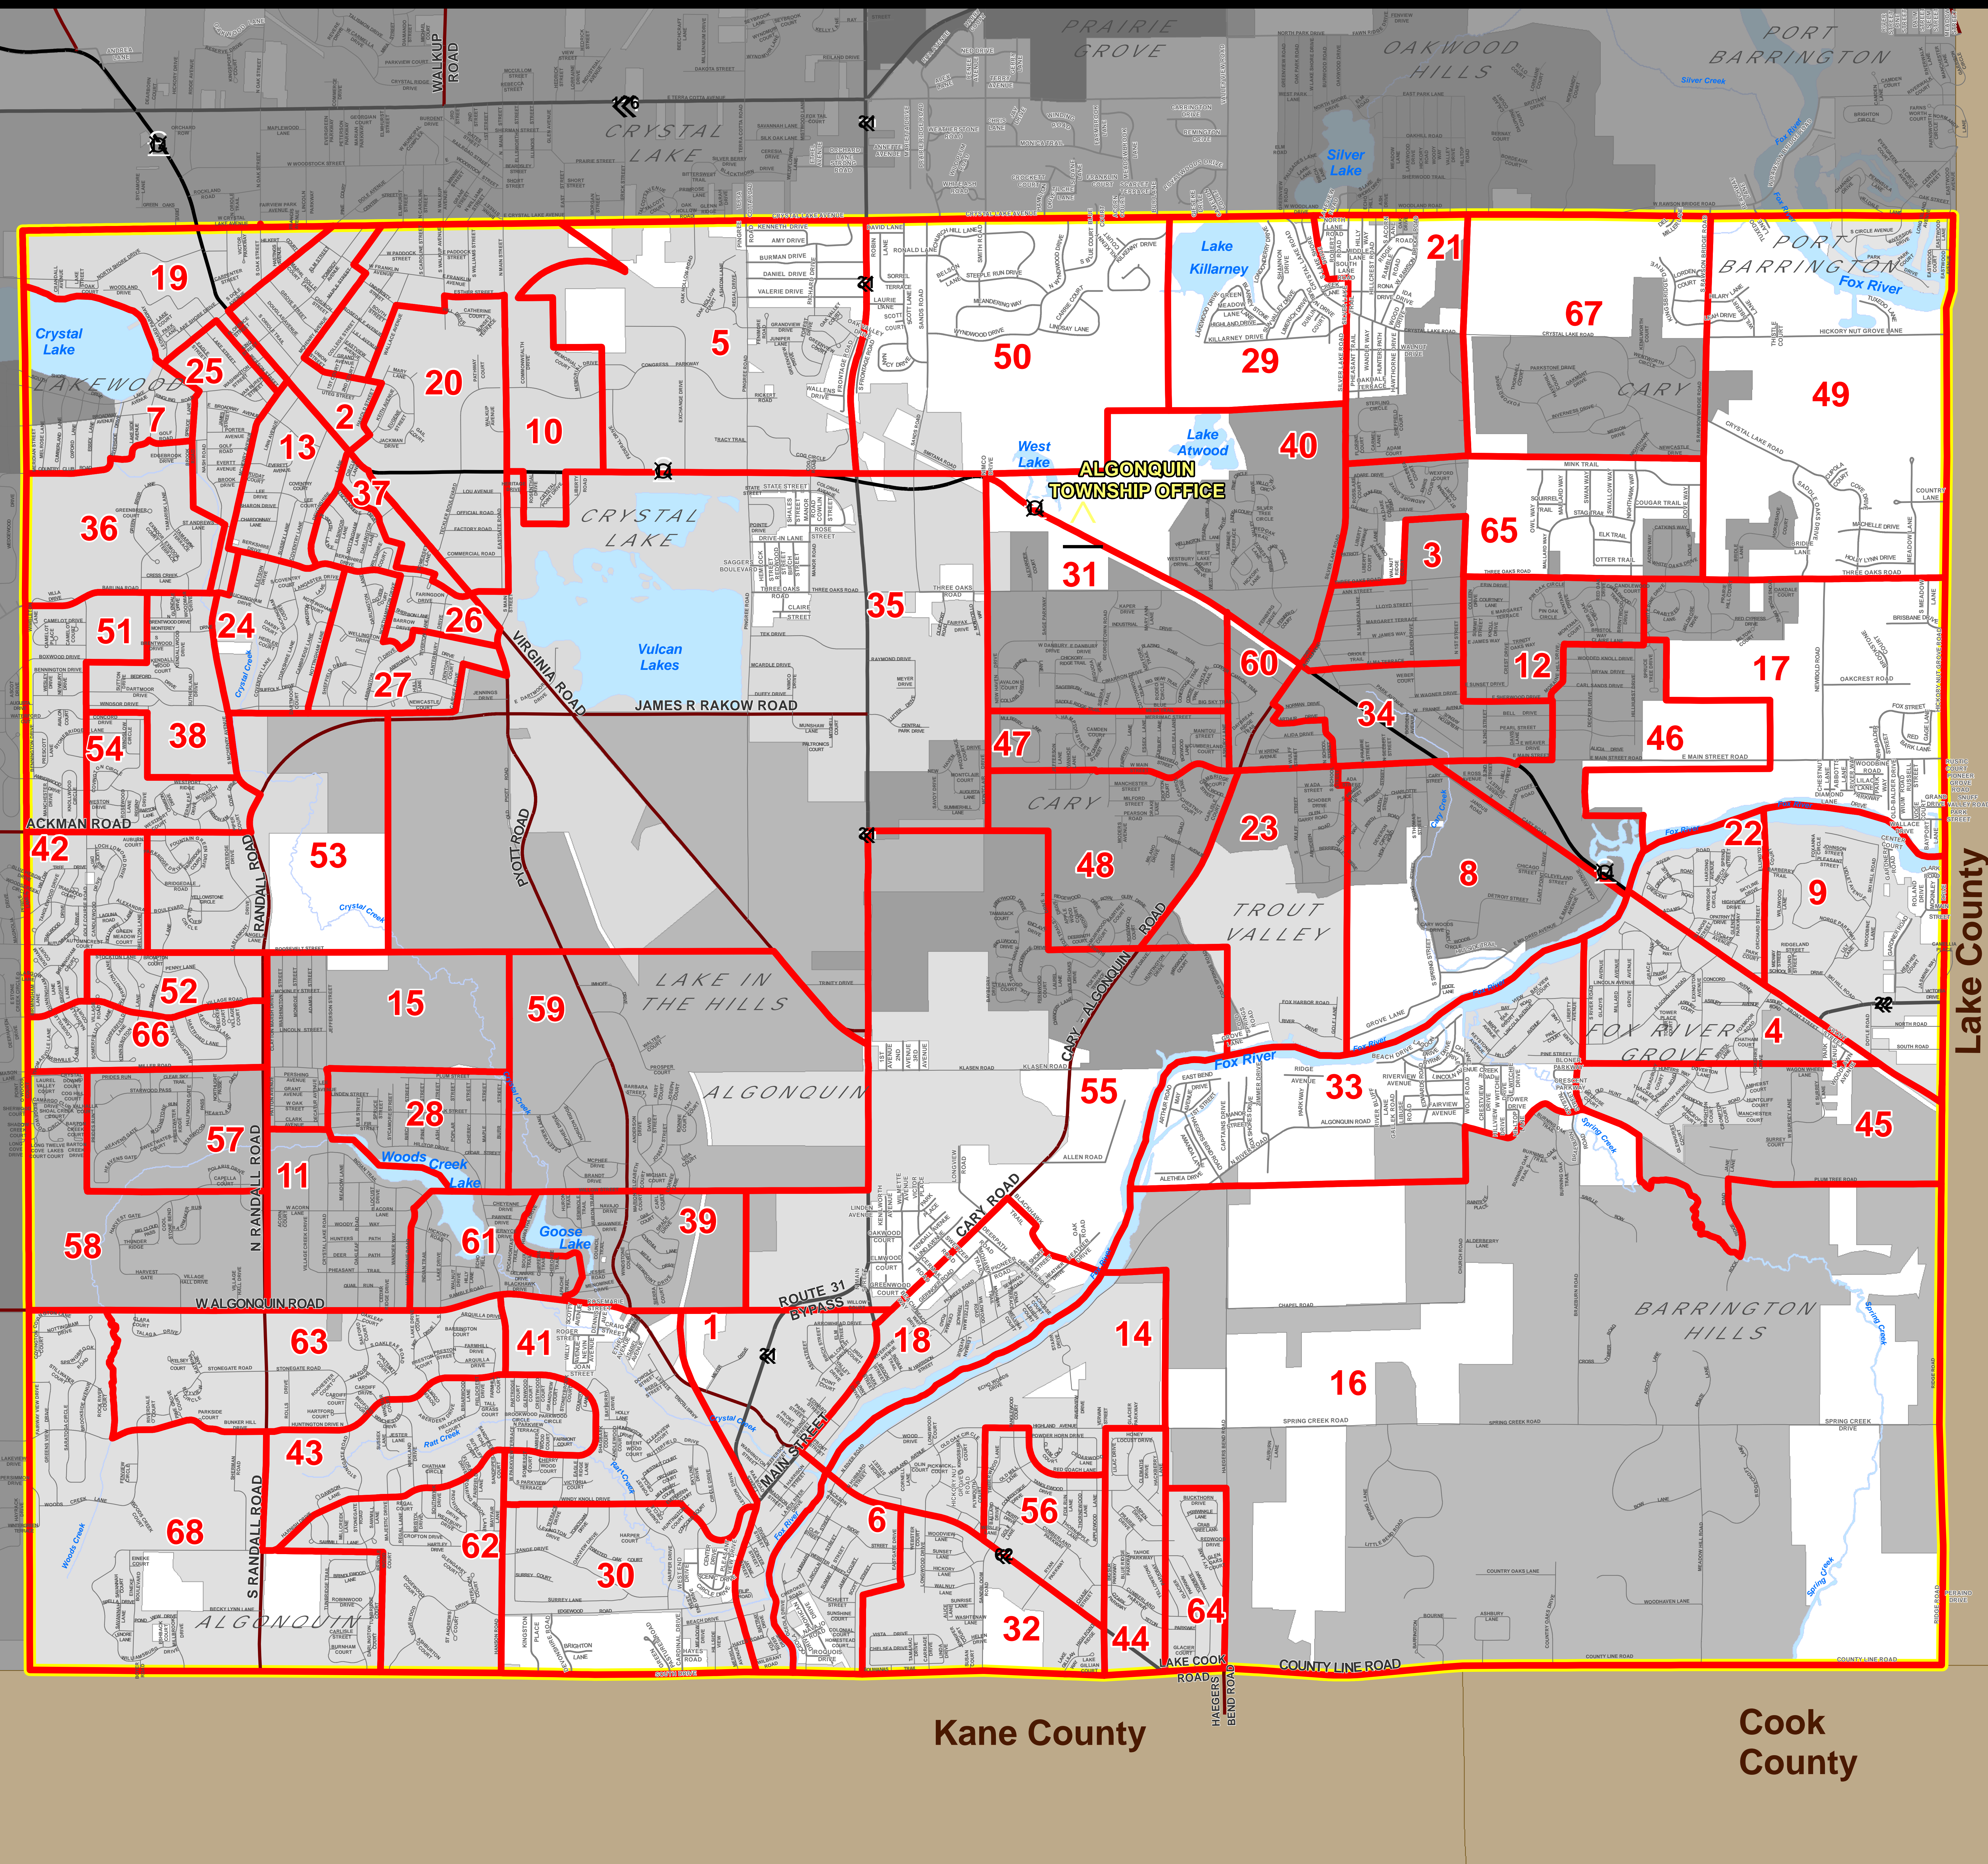

Algonquin Township

Legend

- Township Administration Building
- Precincts
- 55** Precinct Number
- Municipal Boundaries**
 - Algonquin
 - Barrington Hills
 - Cary
 - Crystal Lake
 - Fox River Grove
 - Lake in the Hills
 - Lakewood
 - Oakwood Hills
 - Port Barrington
 - Prairie Grove
 - Trout Valley
- Roads**
 - Interstate
 - US Route
 - State Route
 - County Road
 - Township Road
 - Municipal Road
- Rivers, Streams & Creeks**
- Lakes**

Townships

| | | | | |
|---------|----------|-----------|-----------|--------|
| CHEMUNG | ALDEN | HEBRON | RICHMOND | BURTON |
| DUNHAM | HARTLAND | GREENWOOD | MCHENRY | |
| MARENGO | SENECA | DORR | NUNDA | |
| RILEY | CORAL | GRAFTON | ALGONQUIN | |

0 0.2 0.4 0.8 1.2 Miles