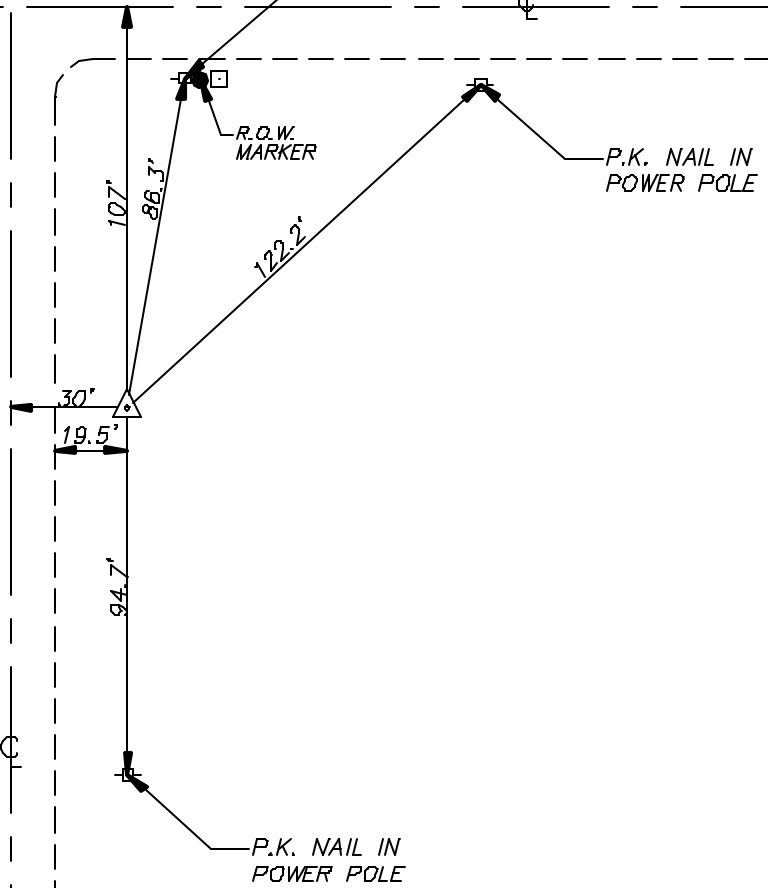

SPRING GROVE

SPRING GROVE ROAD

P.K. NAIL IN POWER POLE

RINGWOOD ROAD

R.O.W. MARKER

P.K. NAIL IN POWER POLE

P.K. NAIL IN POWER POLE

NOTE: ORANGE FIBERGLASS WITNESS POST 2.0 FEET EAST OF STATION

NOT TO SCALE

LEGEND	
	STATION
	POWER POLE
	UTILITY BOX