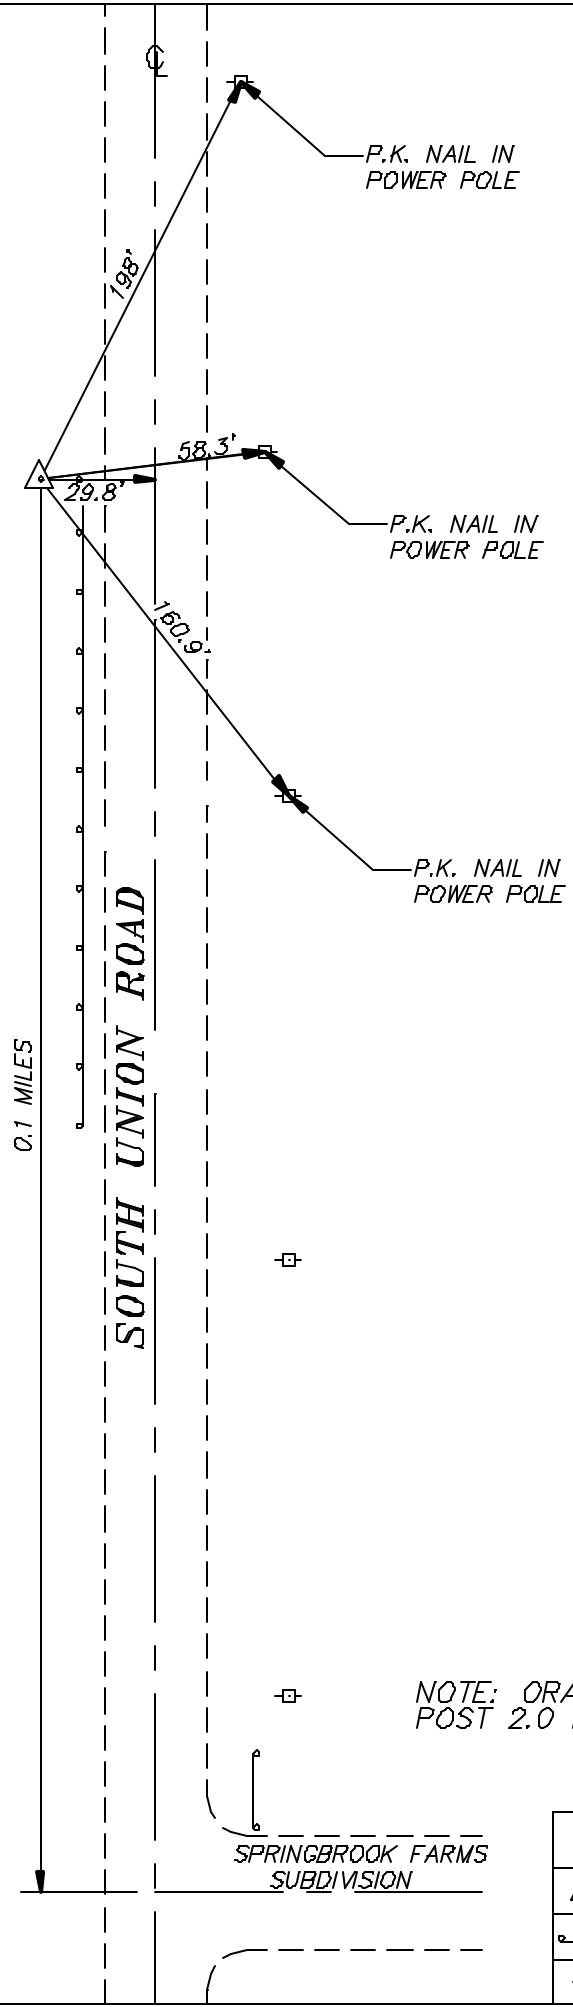

SOUTH UNION

NOT TO SCALE

NOTE: ORANGE FIBERGLASS WITNESS POST 2.0 FEET WEST OF STATION

LEGEND	
	STATION
	GUARD RAIL
	POWER POLE