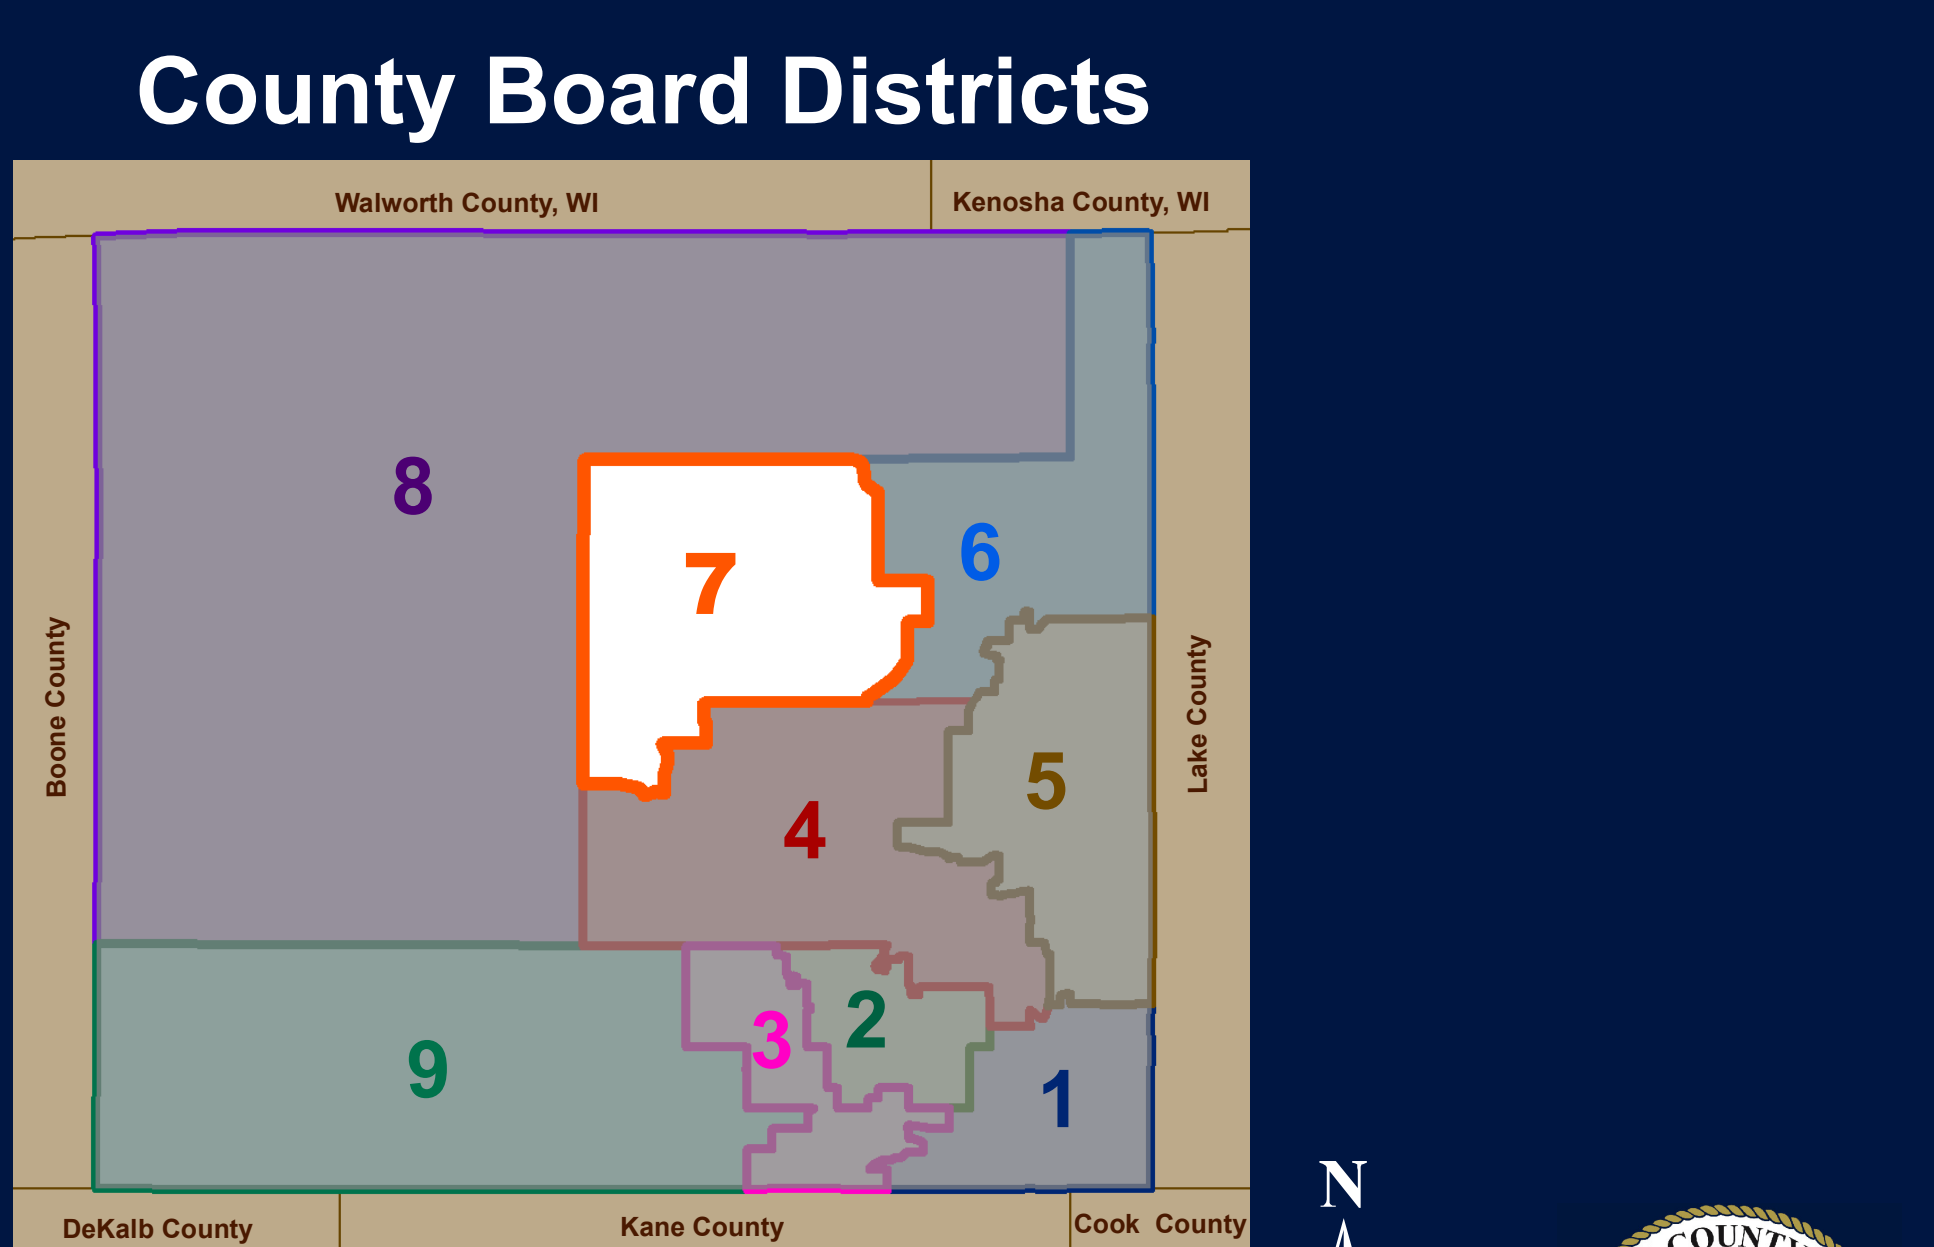

Map produced by: McHenry County GIS Department

Date: November 2021

Map ID 1001195_7