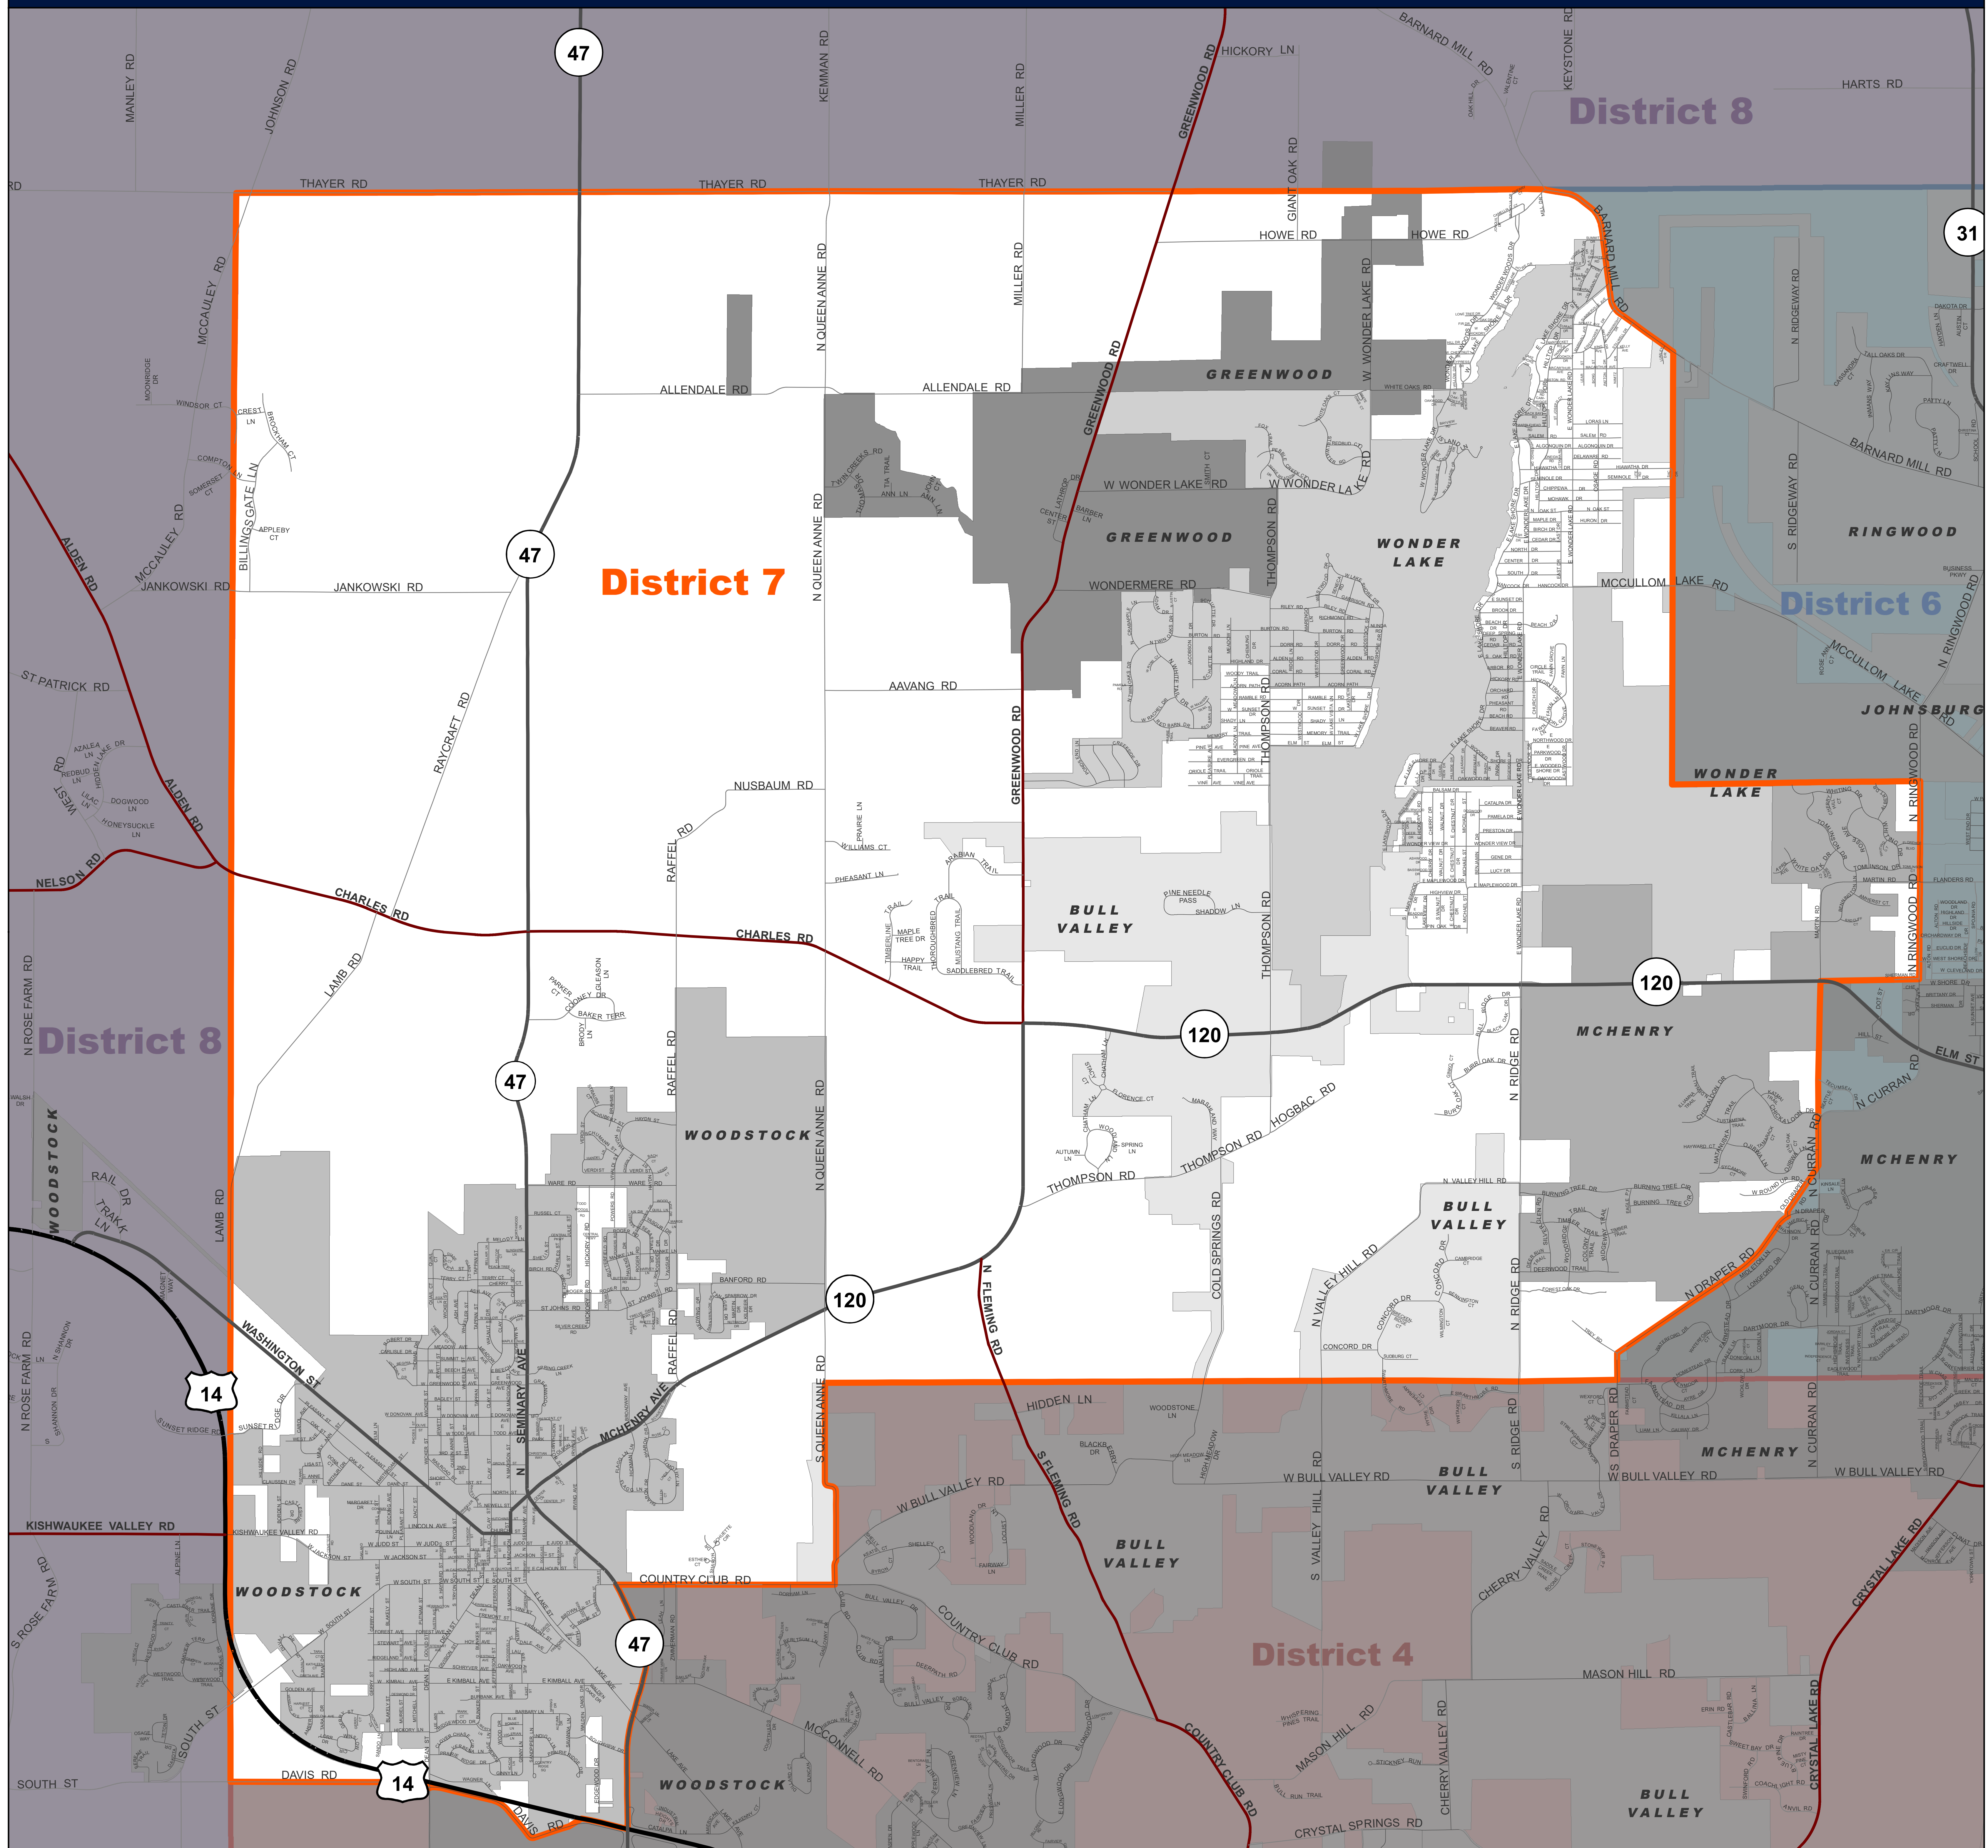

County Board District 7

County Board Districts		Municipal Boundaries		Roads	
	County Board District 7		Bull Valley		Interstate
	County Board District 4		Greenwood		US Route
	County Board District 6		Johnsburg		State Route
	County Board District 8		McHenry		County Road
			Ringwood		Township Road
			Wonder Lake		Municipal Road
			Woodstock		Private Road