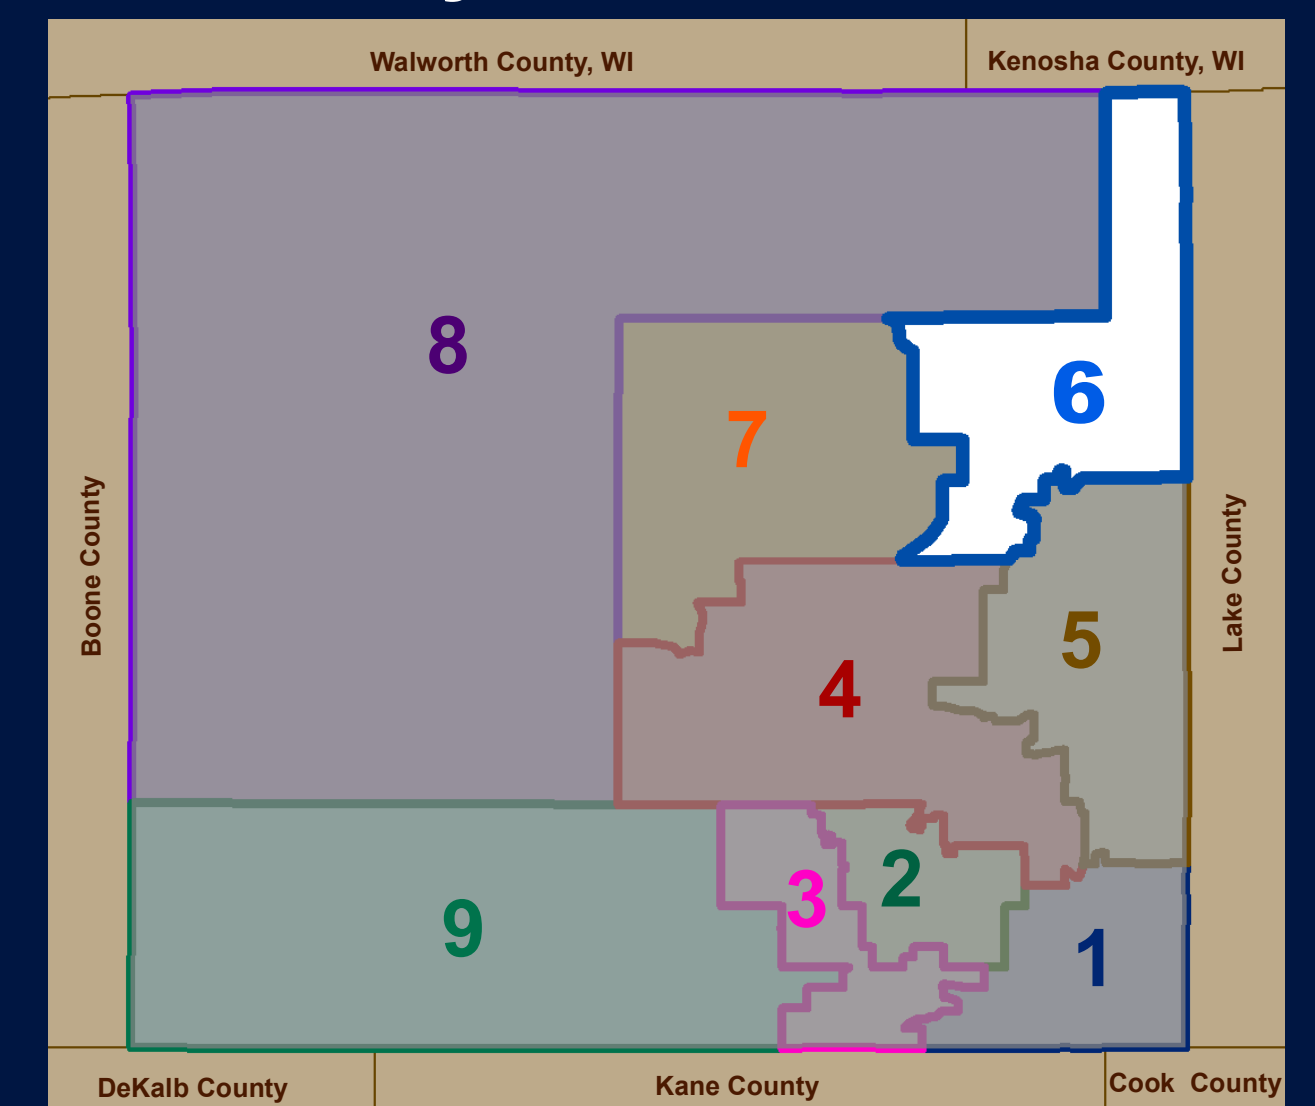

County Board Districts

1 Inch = 2,000 Feet

Map produced by: McHenry County GIS Department

Date: November 2021

Map ID 1001195_6