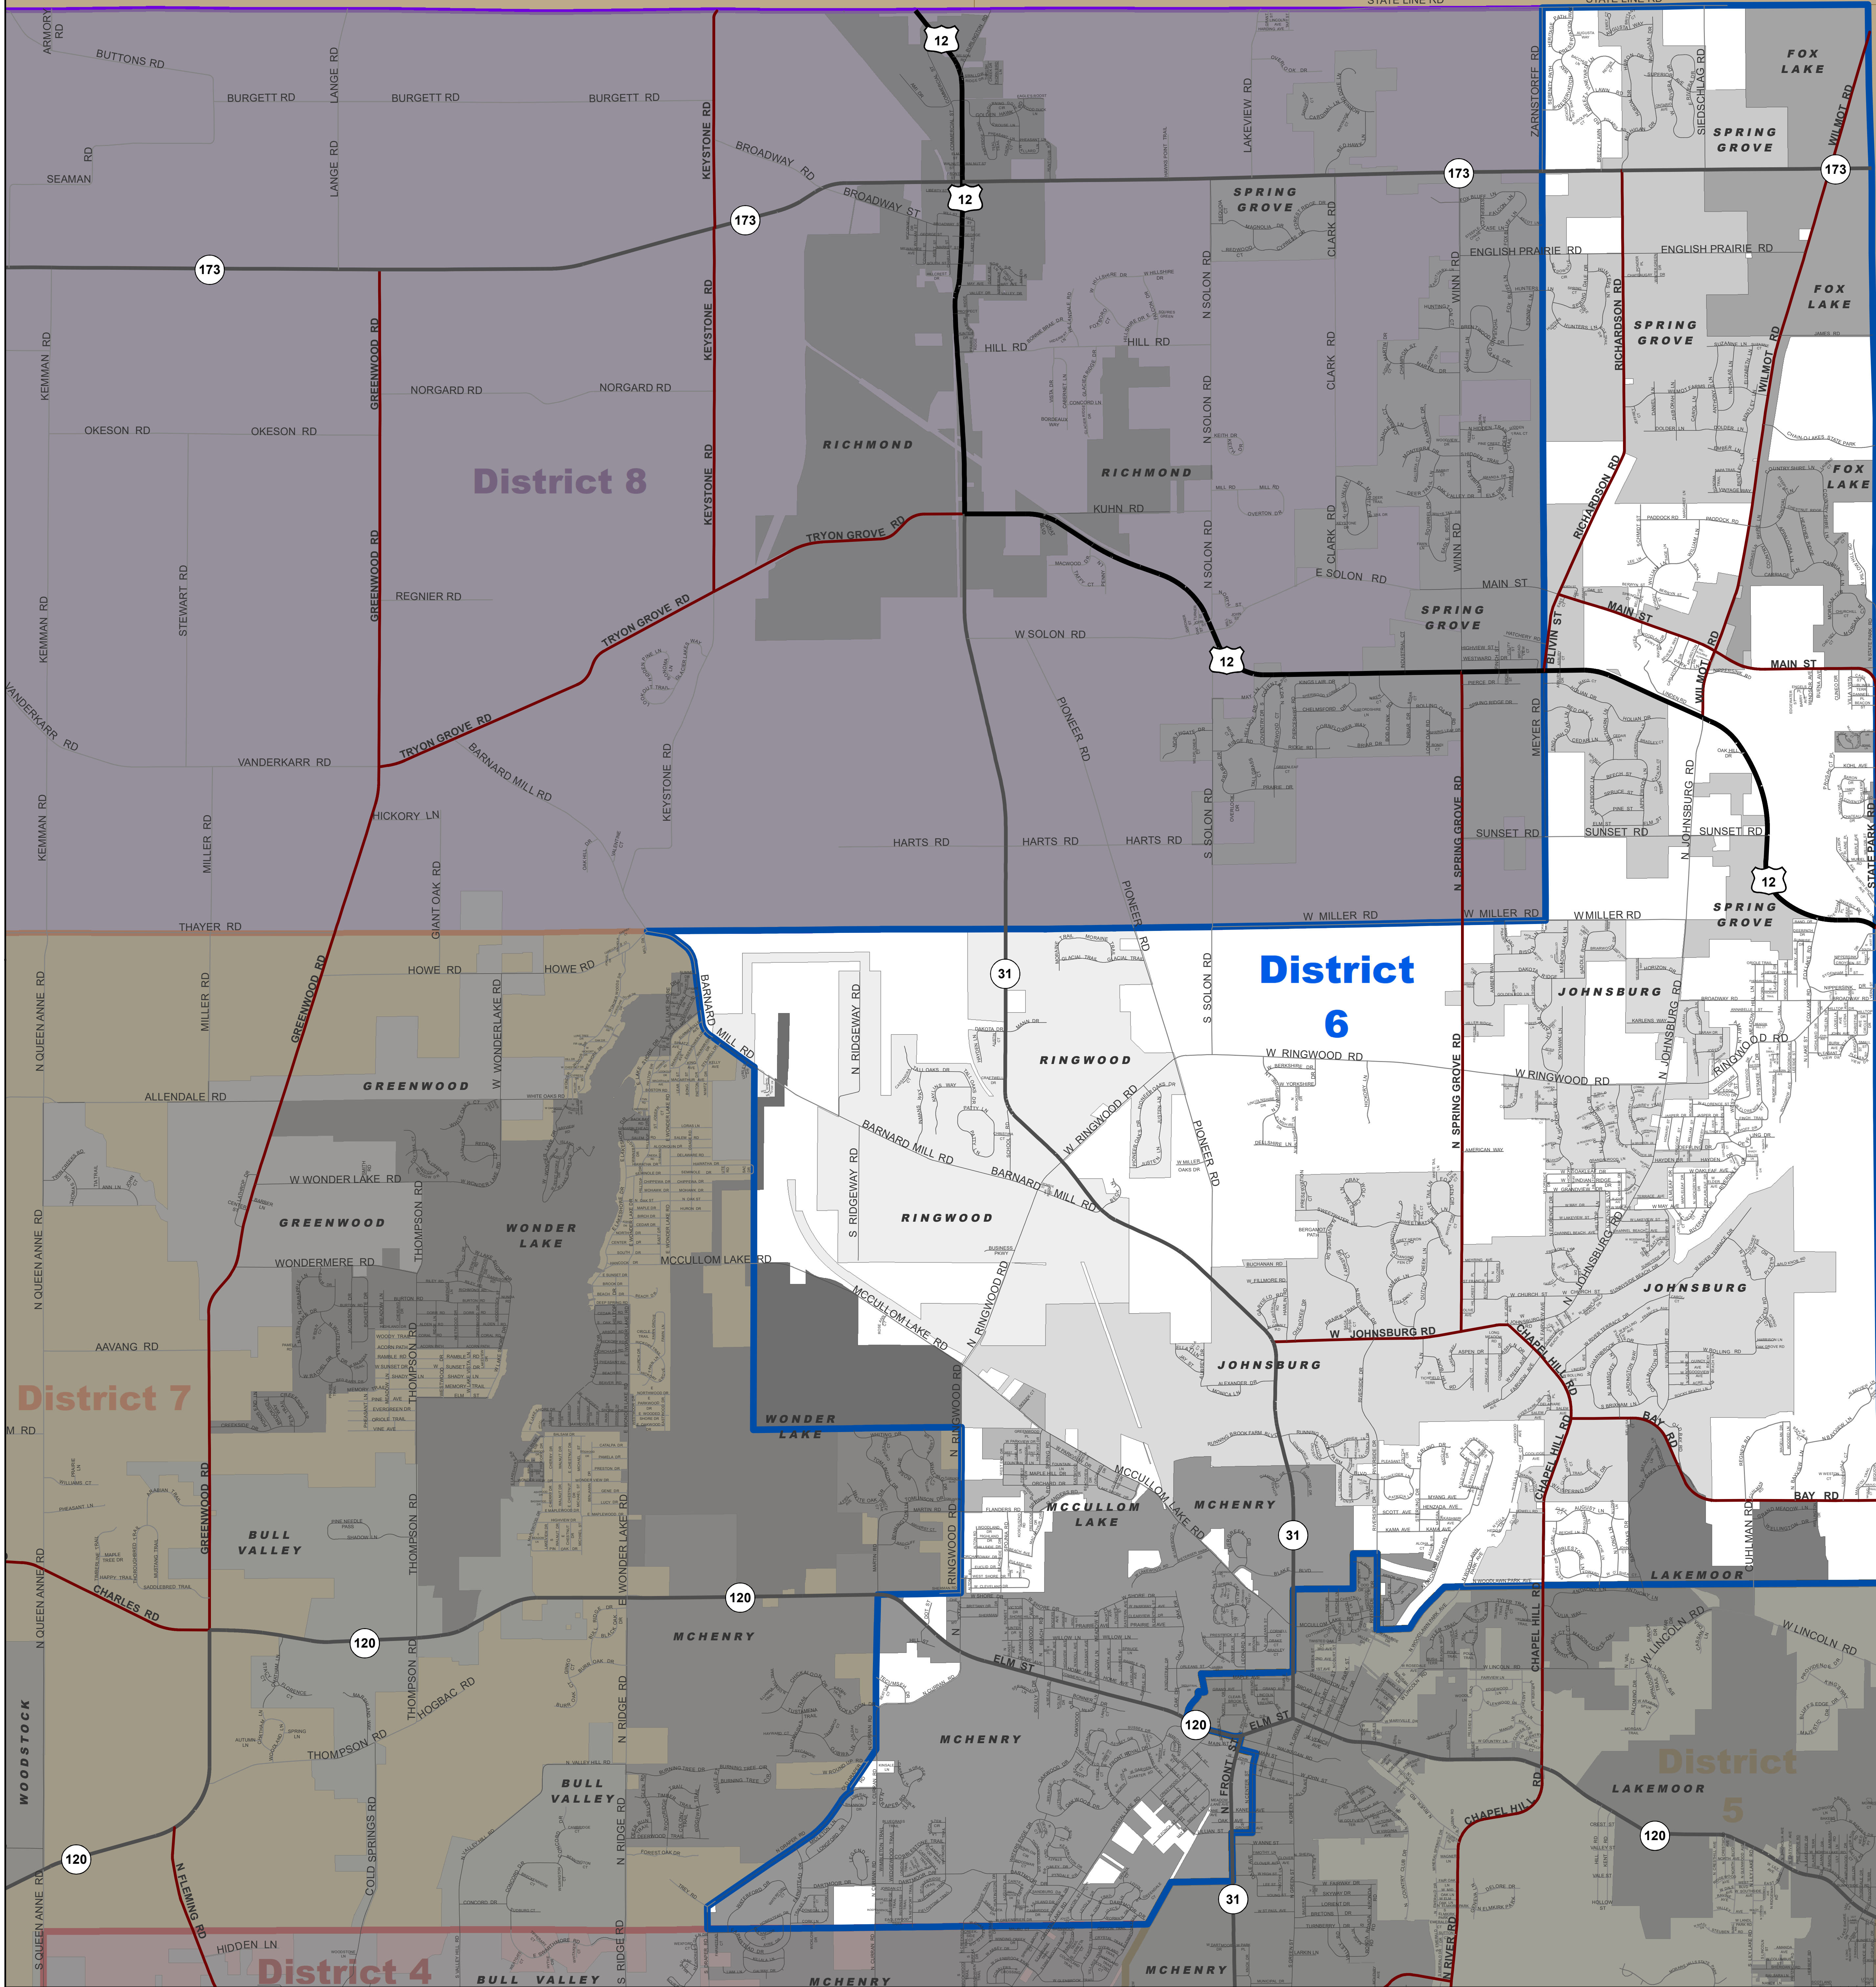

County Board District 6

Walworth County, WI

Kenosha County, WI

Lake County

Legend

County Board Districts

- County Board District 6
- County Board District 4
- County Board District 5
- County Board District 7
- County Board District 8

Municipal Boundaries

- Bull Valley
- Fox Lake
- Greenwood
- Johnsburg
- Lakemoor
- McCullom Lake
- McHenry
- Richmond
- Ringwood
- Spring Grove
- Wonder Lake
- Woodstock

Roads

- Interstate
- US Route
- State Route
- County Road
- Township Road
- Municipal Road
- Private Road