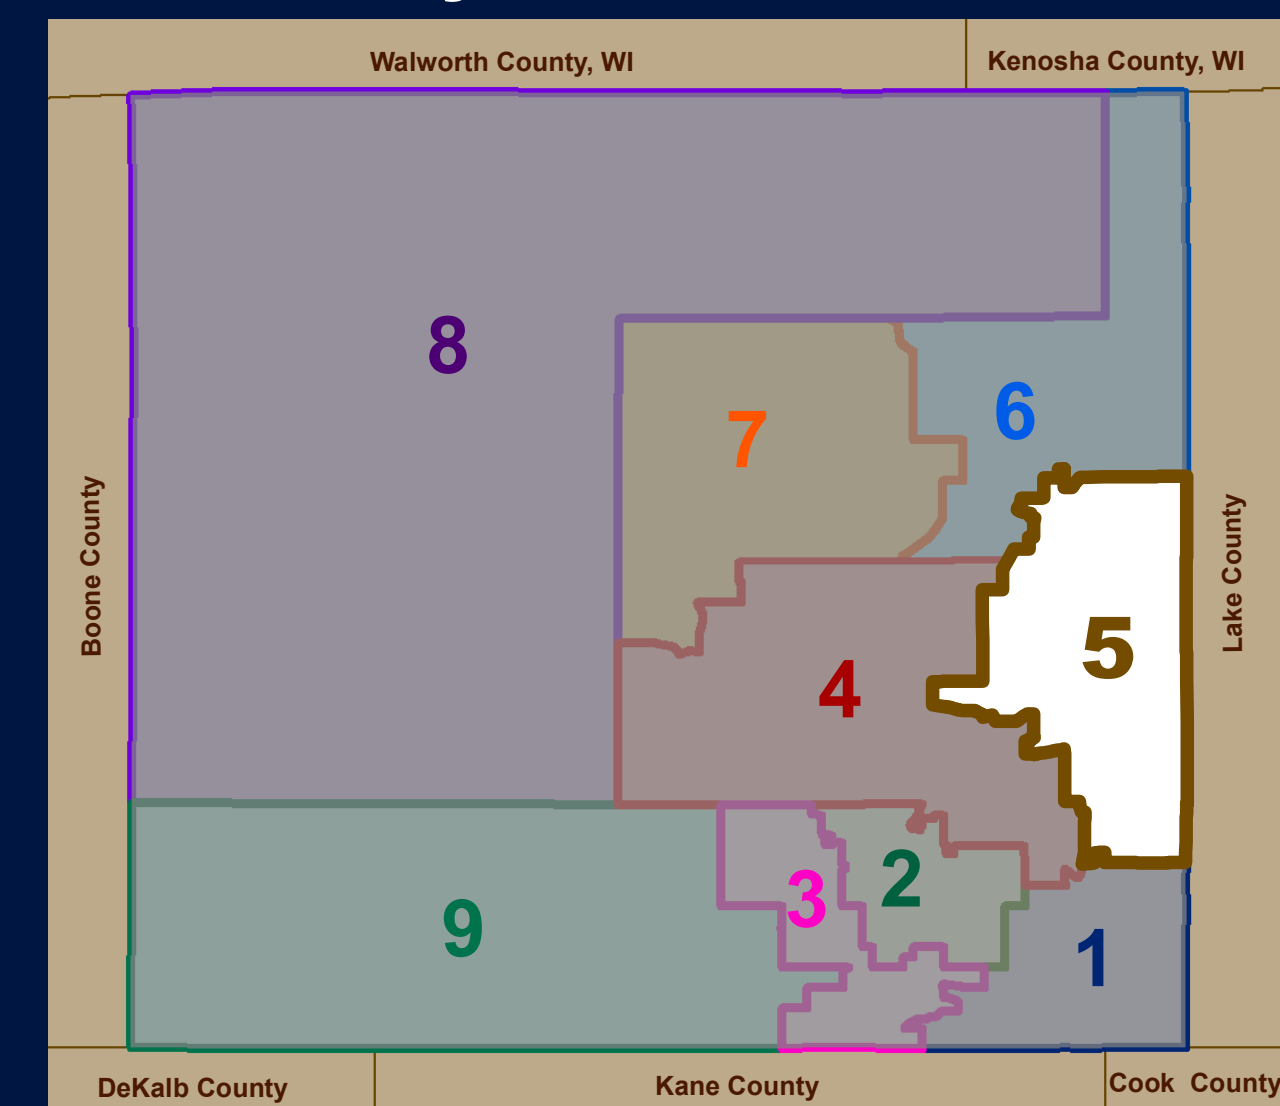

County Board Districts

1 Inch = 1,600 Feet

Map produced by: McHenry County GIS Department

Date: November 2021

Map ID 1001195_5