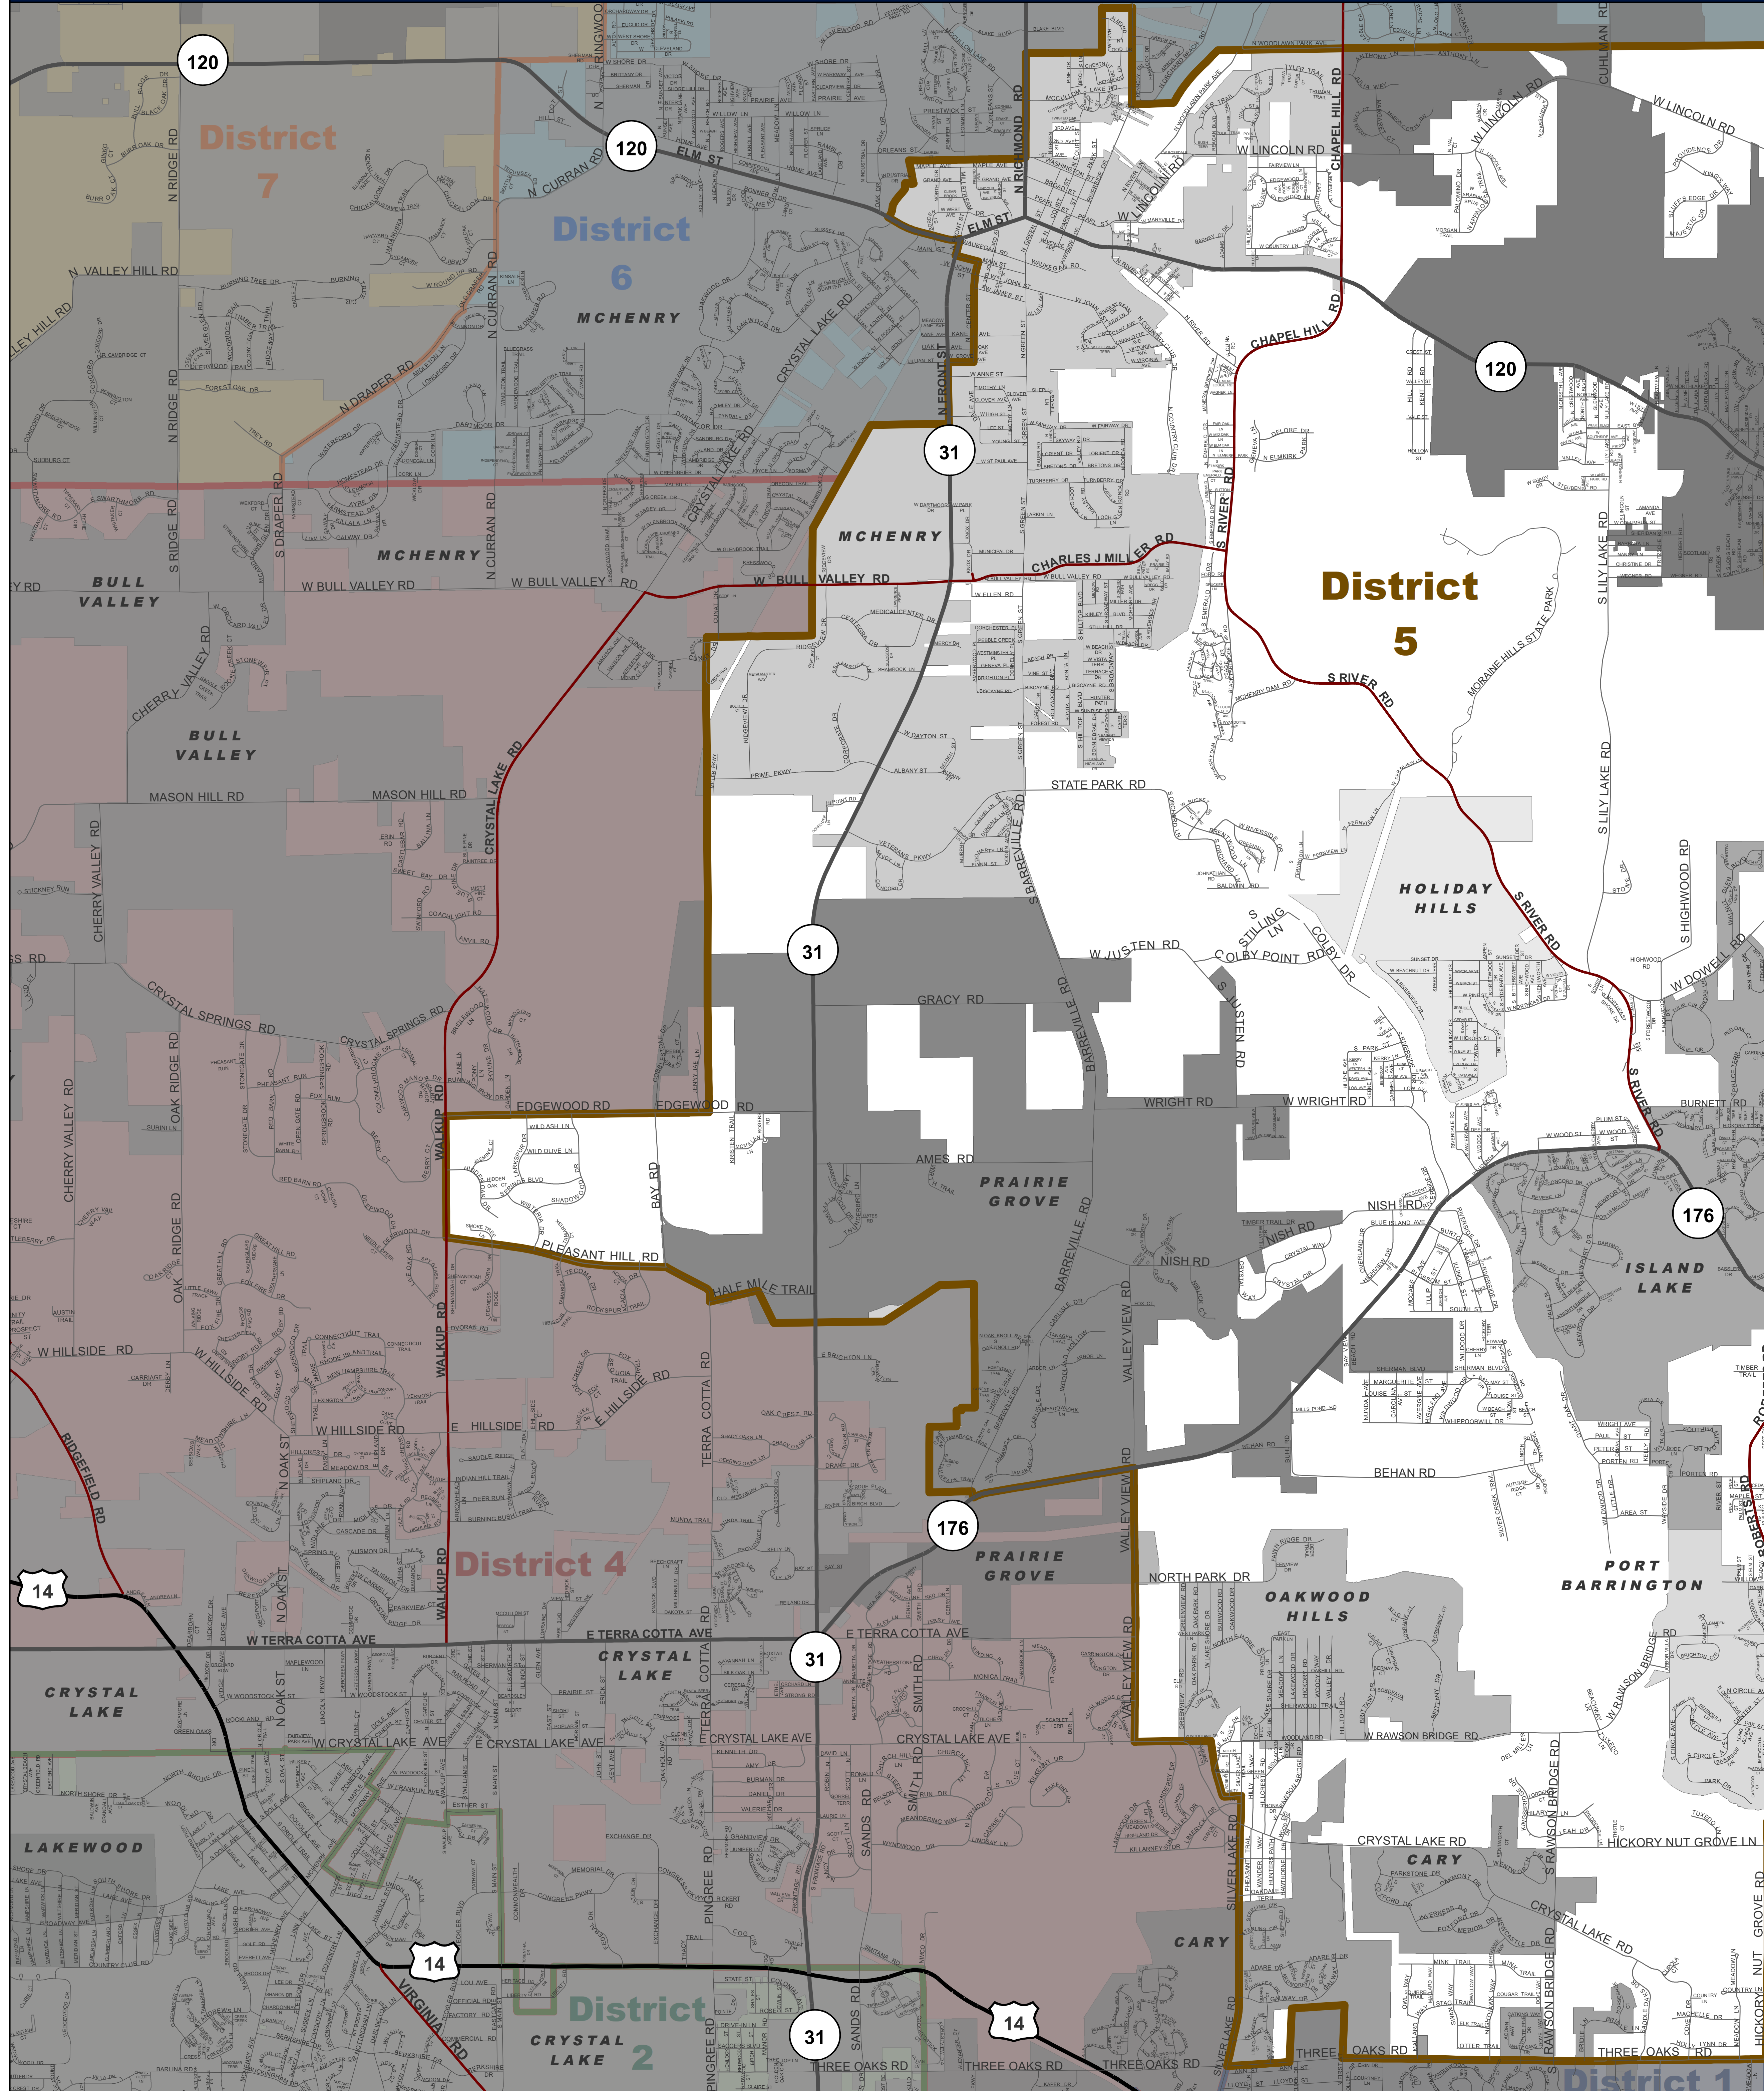

County Board District 5

Lake County

Legend

County Board Districts

- County Board District 5
- County Board District 1
- County Board District 2
- County Board District 3
- County Board District 4
- County Board District 6
- County Board District 7

Municipal Boundaries

- Bull Valley
- Cary
- Crystal Lake
- Holiday Hills
- Island Lake
- Johnsburg
- Lakemoor
- Lakewood
- McHenry
- Oakwood Hills
- Port Barrington
- Prairie Grove
- Wonder Lake

Roads

- Interstate
- US Route
- State Route
- County Road
- Township Road
- Municipal Road
- Private Road