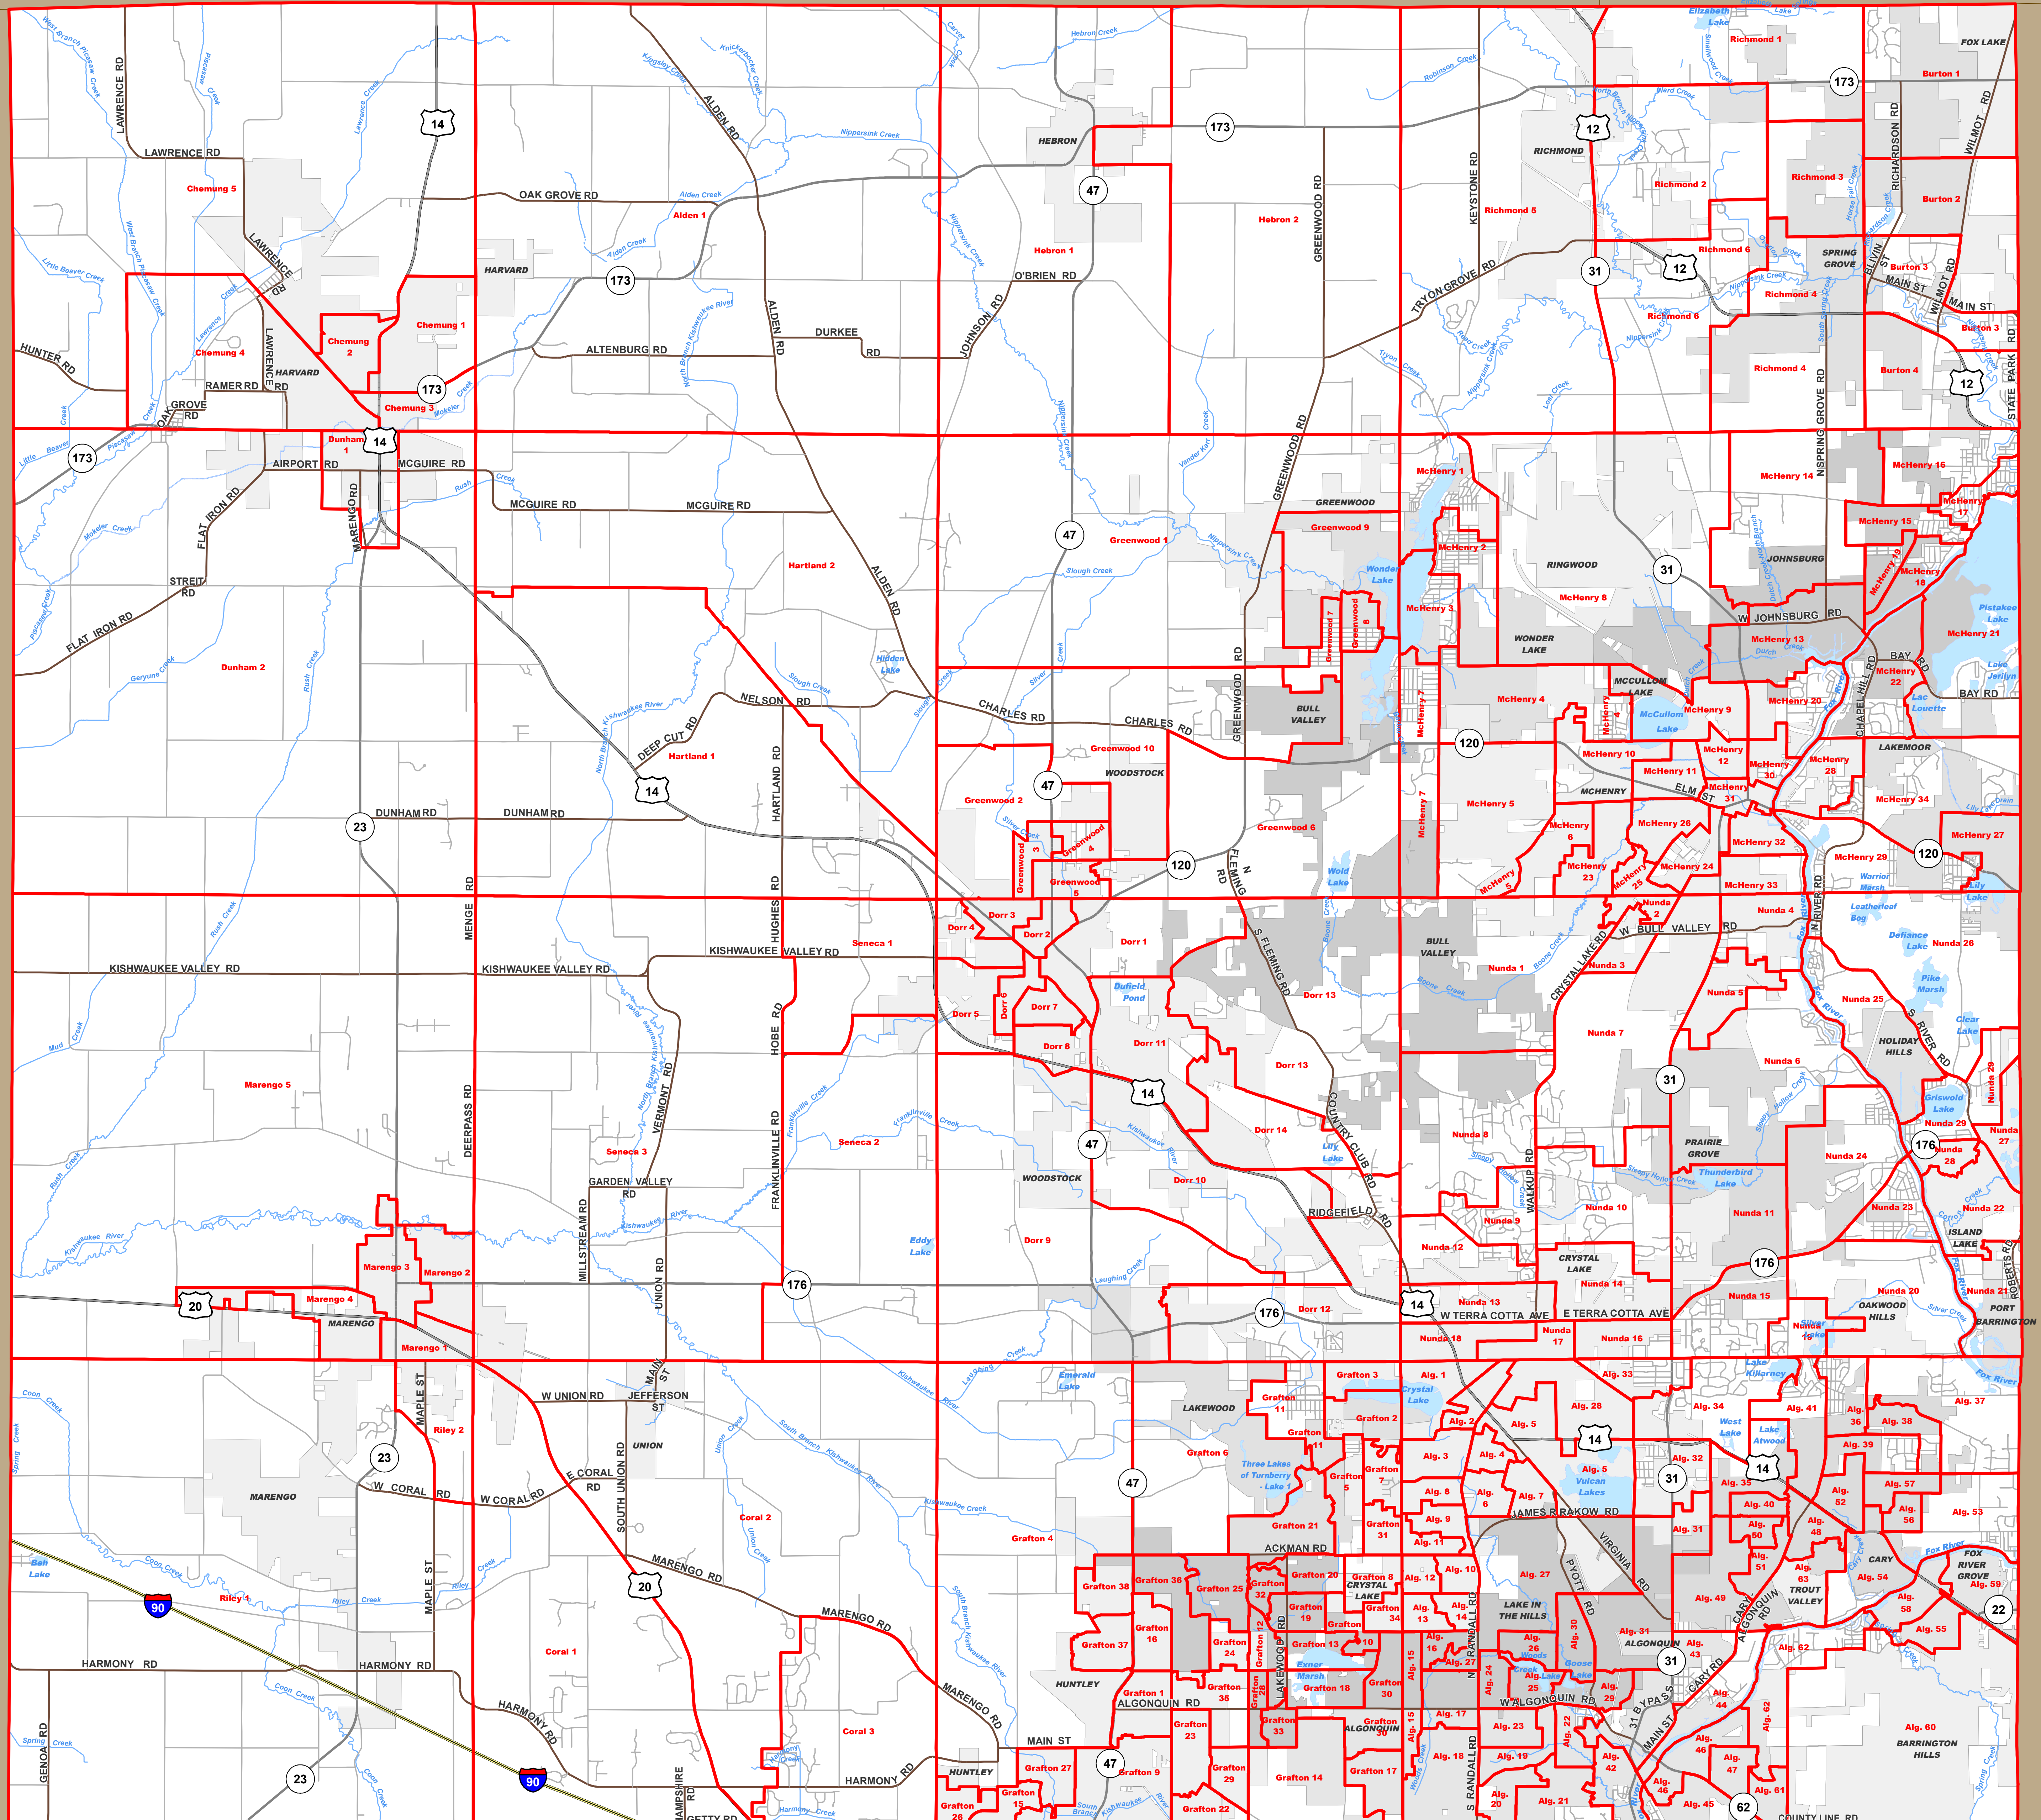

McHenry County Precincts

Walworth County, WI

Kenosha County, WI

Boone County

Lake County

DeKalb County

Kane County

Cook County

Legend

Precincts

Municipal Boundaries

Algonquin	Holiday Hills	Oakwood Hills
Barrington Hills	Huntley	Port Barrington
Bull Valley	Island Lake	Prairie Grove
Cary	Johnsburg	Richmond
Crystal Lake	Lake in the Hills	Ringwood
Fox Lake	Lakemoor	Spring Grove
Fox River Grove	Lakewood	Trout Valley
Greenwood	Marengo	Union
Harvard	McCullom Lake	Wonder Lake
Hebron	McHenry	Woodstock

Roads

- Interstate
- US Route
- State Route
- County Road
- Township Road

- Rivers, Streams, & Creeks
- Water Bodies

Townships

CHEMUNG	ALDEN	HEBRON	RICHMOND	BURTON
DUNHAM	HARTLAND	GREENWOOD	MCHENRY	
MARENGO	SENECA	DORR	NUNDA	
RILEY	CORAL	GRAFTON	ALGONQUIN	

0 0.75 1.5 3 4.5 Miles